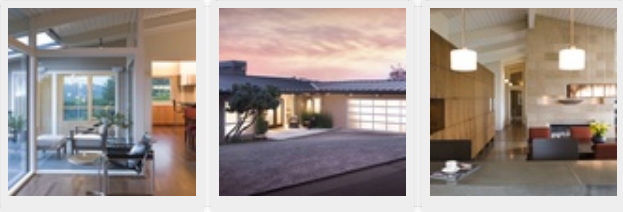

## MARIN

This remodeled hillside home was designed to improve the curb appeal of the exterior and open up interior spaces to the surrounding landscape. The new façade features a shimmering standing seam metal roof and aluminum and sandblasted glass garage door, while walnut and sandblasted glass french doors and subtle lighting highlight new planting areas. An interior stairwell was filled with windows and playful lighting to frame a spectacular view.