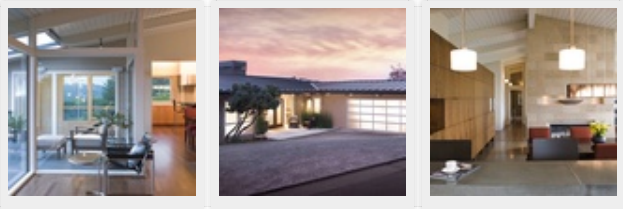

## MARIN

This remodeled hillside home was designed to improve the curb appeal of the exterior and open up interior spaces to the surrounding landscape. The new façade features a shimmering standing seam metal roof and aluminum and sandblasted glass garage door, while walnut and sandblasted glass french doors and subtle lighting highlight new planting areas. An interior stairwell was filled with windows and playful lighting to frame a spectacular view.