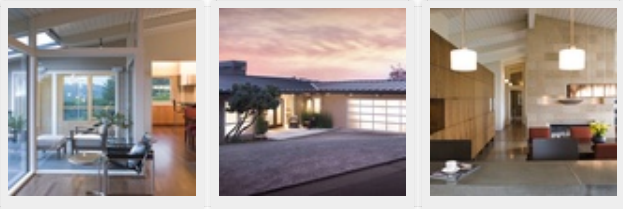

San Rafael Residence

MARIN

This remodeled hillside home was designed to improve the curb appeal of the exterior and open up interior spaces to the surrounding landscape. The new façade features a shimmering standing seam metal roof and aluminum and sandblasted glass garage door, while walnut and sandblasted glass french doors and subtle lighting highlight new planting areas. An interior stairwell was filled with windows and playful lighting to frame a spectacular view.

Architect

Ohashi Design Studio

Location

San Rafael, CA

Competition

Home Tours 2012